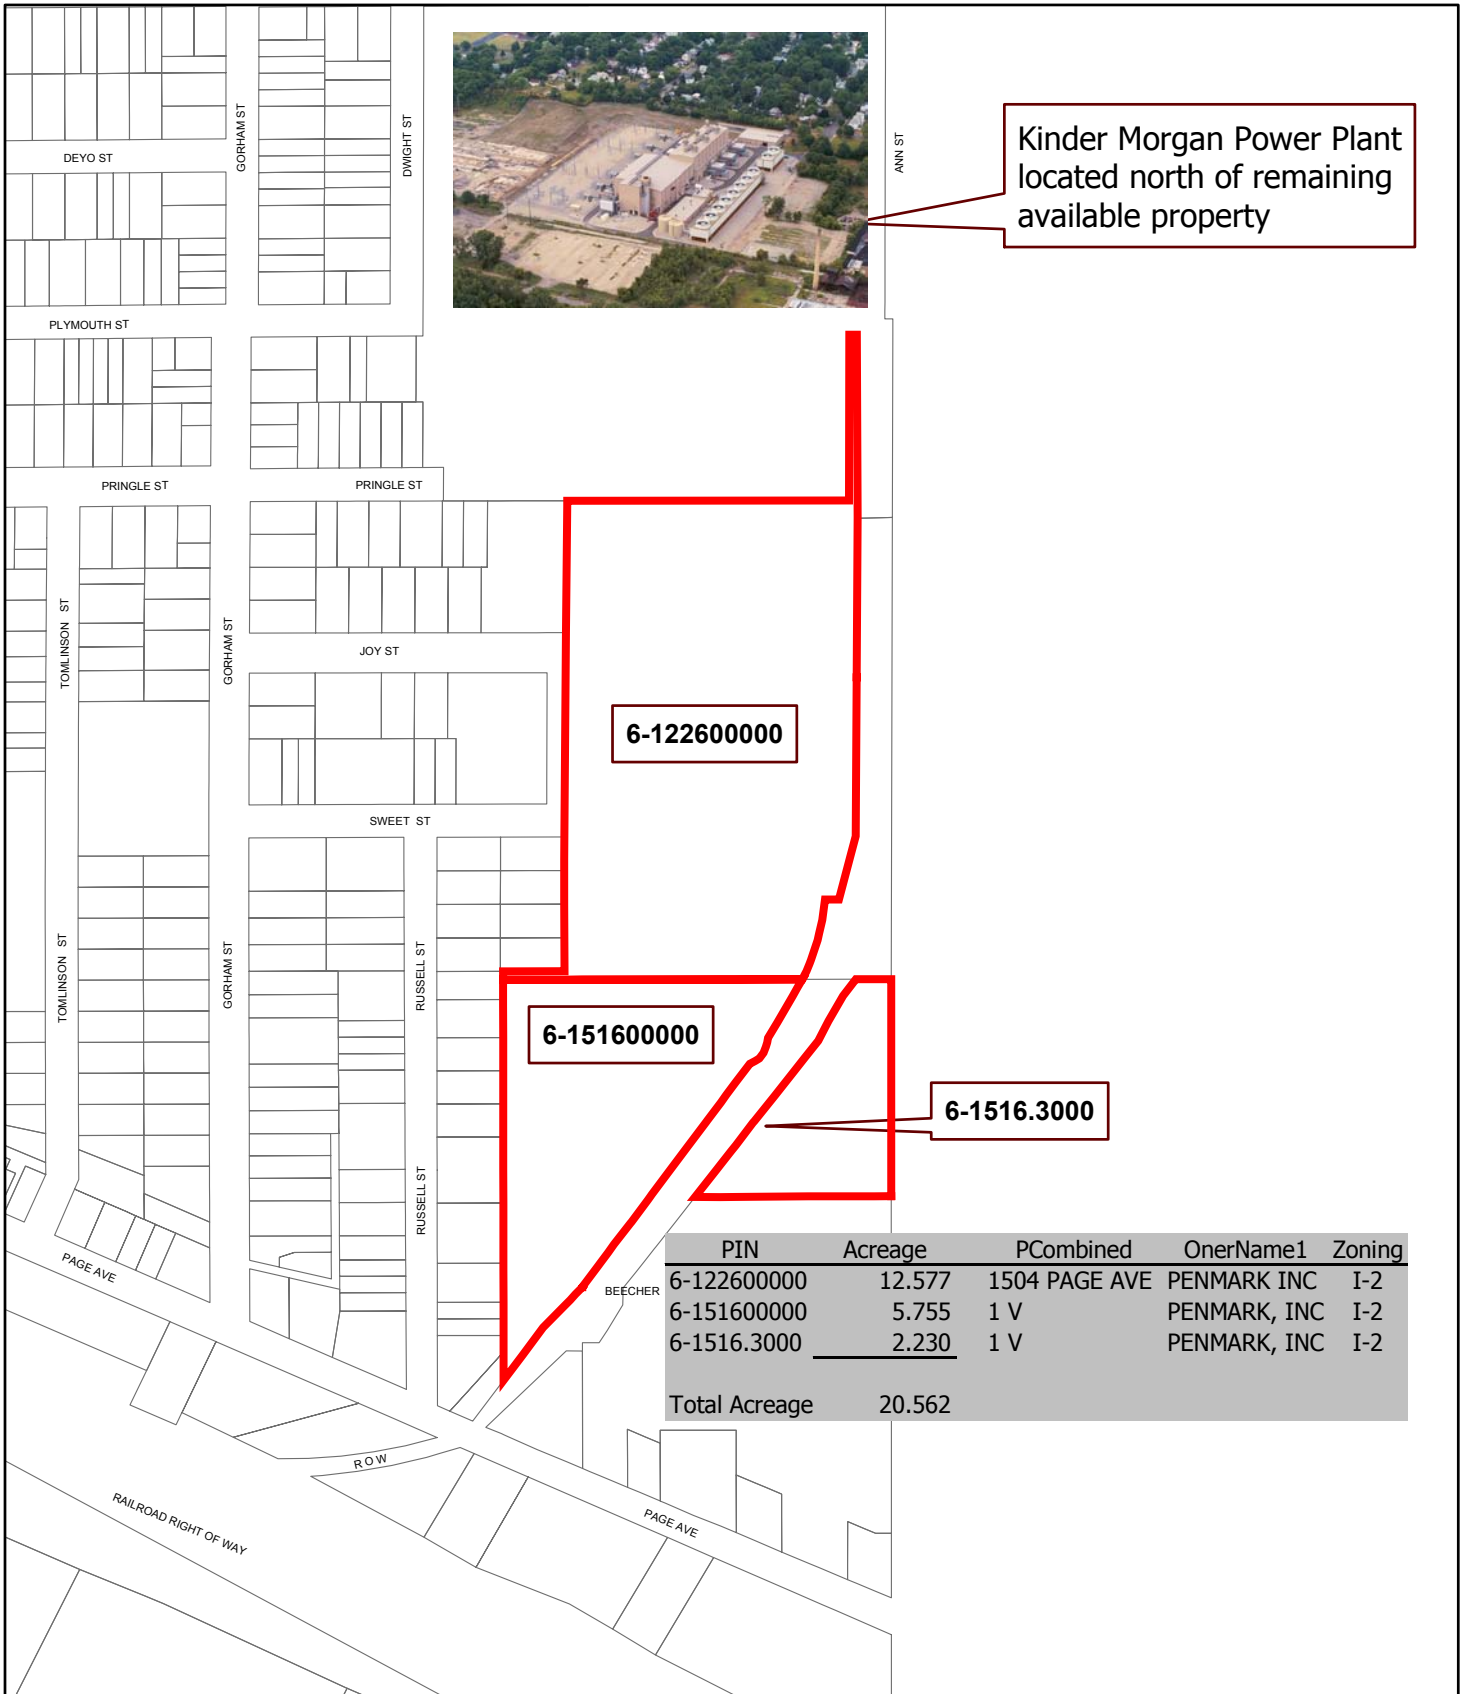

Goodyear Renaissance Subzone Property Available City of Jackson

Kinder Morgan Power Plant located north of remaining available property

6-122600000

6-151600000

6-1516.3000

PIN	Acreage	PCombined	OnerName1	Zoning
6-122600000	12.577	1504 PAGE AVE	PENMARK INC	I-2
6-151600000	5.755	1 V	PENMARK, INC	I-2
6-1516.3000	2.230	1 V	PENMARK, INC	I-2
Total Acreage		20.562		