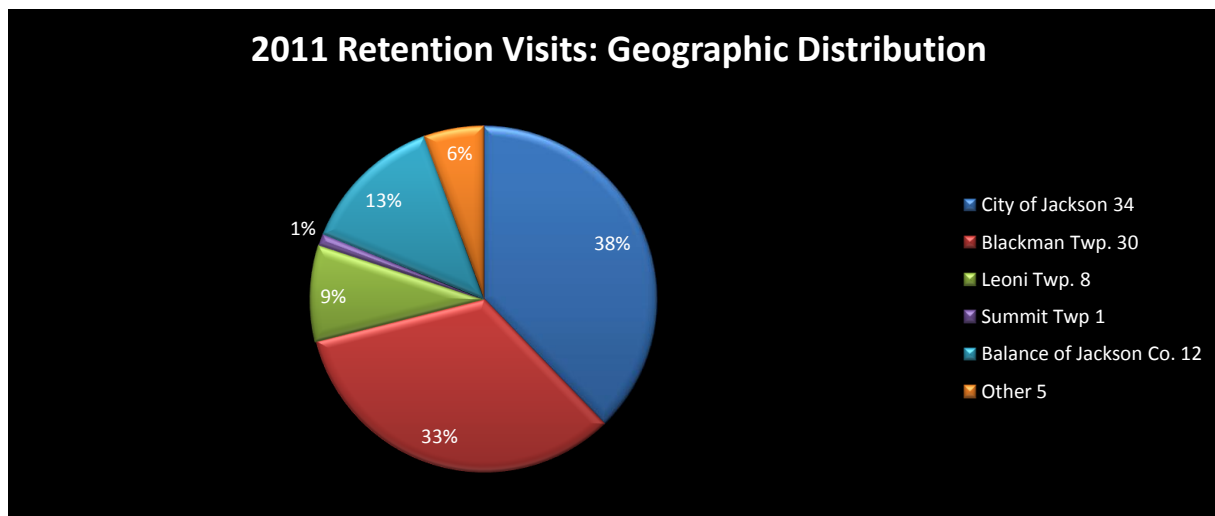

2011 Economic Development Division Retention Visits: Geographic Distribution

Title	Account/Contact	Start Date	Region/County
RV CC Dickinson Wright 051211	Dickinson Wright PLLC	5/12/2011	
RV CEO or CC Ann Arbor State Bank 080111	EG Capital Campaign	8/1/2011	
RV CEO or CC ASTI Environmental 080111	ASTI Environmental	8/1/2011	
RV CEO or CC Envirollogic 080111	Envirollogic Technologies Inc.	8/1/2011	
RV Chelsea Milling CC June 2011#8	EG Capital Campaign	6/1/2011	
RV CC Walton Agency 111411	Walton Agency	11/14/2011	Jackson County - Balance of county
RV CEO or CC Brooklyn Products	Brooklyn Products	8/1/2011	Jackson County - Balance of county
RV CEO or CC Production Saw	Production Saw & Machine	8/1/2011	Jackson County - Balance of county
RV Elco 120111	ELCo Enterprises Inc.	12/1/2011	Jackson County - Balance of county
RV Gerdau MACSTEEL 011111 Tour of Plant & Lunch	Gerdau Special Steel North America	1/11/2011	Jackson County - Balance of county
RV JanX 062311	JanX Corporation	6/23/2011	Jackson County - Balance of county
RV Lomar 091211 Oper Camp	Lomar Machine & Tool	9/12/2011	Jackson County - Balance of county
RV Mid-America Machining 110311	Mid-America Machining, Inc.	11/3/2011	Jackson County - Balance of county
RV Rives Manufacturing 012711	Rives Manufacturing Inc.	1/27/2011	Jackson County - Balance of county
RV The Craft AGENCY June 2011#5	EG Capital Campaign	6/1/2011	Jackson County - Balance of county
RV TransPharm 020311	TransPharm Preclinical Solutions	2/3/2011	Jackson County - Balance of county
RV TransPharm 6 15 11	TransPharm Preclinical Solutions	6/15/2011	Jackson County - Balance of county
RV Advance Turning 11 03 11	Advance Turning & Manufacturing	11/3/2011	Jackson County - Blackman Township
RV All Play No Work 05 20 11	All Play and No Work	5/20/2011	Jackson County - Blackman Township
RV American Tooling 020311	American Tooling Center, Inc.	2/3/2011	Jackson County - Blackman Township
RV and IFT Review Lematic 102711	Lematic Inc.	10/27/2011	Jackson County - Blackman Township
RV Boyer Tool CC June 2011 #12	Boyers Tool & Die Inc.	6/1/2011	Jackson County - Blackman Township
RV CC Commonwealth Associates June 2011 #1	Commonwealth Associates, Inc.	6/1/2011	Jackson County - Blackman Township
RV CEO or CC Advance Turning	Advance Turning & Manufacturing	8/1/2011	Jackson County - Blackman Township
RV Chemetall Groundbreaking & Reception 050411	Chemetall	5/1/2011	Jackson County - Blackman Township
RV Commonwealth 010611	Commonwealth Associates, Inc.	1/6/2011	Jackson County - Blackman Township
RV Commonwealth Oper Camp 060711	Commonwealth Associates, Inc.	6/7/2011	Jackson County - Blackman Township
RV Great Lakes Industry 091211 IFEC Mtg at Blackman	Great Lakes Industry, Inc.	9/12/2011	Jackson County - Blackman Township
RV Holiday Inn CC June 2011 #4	Holiday Inn	6/1/2011	Jackson County - Blackman Township
RV Jackson Precision Industries 060611 attended Blackman Twp.	Jackson Precision Industries	6/6/2011	Jackson County - Blackman Township
RV Great Lakes Industry 121211	Great Lakes Industry, Inc.	12/12/2011	Jackson County - Blackman Township
RV Melling Tool 121211	Melling Tool Company	12/12/2012	Jackson County - Blackman Township
RV Mid-American Products 110311	Mid-American Products	11/3/2011	Jackson County - Blackman Township
RV Northwest Tool 060211	Northwest Tool & Machine	6/2/2011	Jackson County - Blackman Township
RV NW Refuse 060211	Northwest Refuse	6/2/2011	Jackson County - Blackman Township
RV Petty Machine 120111	Petty Machine & Tool Inc.	12/1/2011	Jackson County - Blackman Township